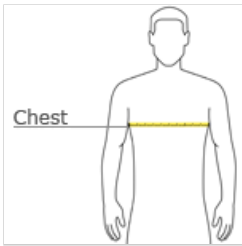

DryBlend® 50 Cotton/50 Poly T-Shirt. 8000

- 5.5-ounce, 50 cotton/50 poly
- DryBlend moisture-wicking properties
- Tearaway label
- Non-topstitched, classic width, rib collar
- Taped neck and shoulders

Please note: This product is transitioning from heat transfer labels to tearaway labels. Your order may contain a combination of both labels.

front

back

HOW TO MEASURE

CHEST WIDTH

Measure under the arm and around the fullest part of the chest with arms down, keeping tape horizontal.

SIZE CHART

	S	S	M	M	L	L	XL	XL	2XL	3XL	3XL	4XL	4XL	5XL	5XL
Chest	34-36	34-36	38-40	38-40	42-44	42-44	46-48	46-48	50-52	54-56	54-56	58-60	58-60	62-64	62-64