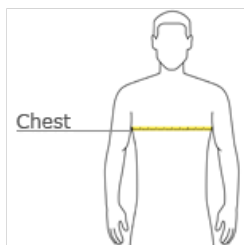

HOW TO MEASURE

CHEST WIDTH

Measure under the arm and around the fullest part of the chest with arms down, keeping tape horizontal.

SIZE CHART

	XS	S	M	L	XL	2XL	3XL
Chest	31-34	34-37	38-41	42-45	46-49	50-53	54-56

COLOR INFORMATION