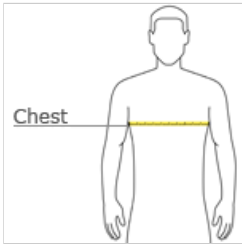

[View PDF Print Email](#)

Core Cotton Tee. PC54

An indispensable t-shirt in our classic silhouette—with a very friendly price.

- 5.4-ounce, 100% cotton
- 90/10 cotton/poly (Athletic Heather)
- 50/50 cotton/poly (Neon Blue, Neon Green, Neon Orange, Neon Pink, Neon Yellow, Dark Heather Grey, Heather Athletic Maroon, Heather Purple, Heather Navy, Heather Red, Heather Royal, Heather Sangria, Heather Dark Chocolate Brown, Graphite Heather)
- 98/2 cotton/poly (Ash)
- Removable tag for comfort and relabeling

front

back

HOW TO MEASURE

CHEST WIDTH

Measure under the arm and around the fullest part of the chest with arms down, keeping tape horizontal.

SIZE CHART

	S	M	L	XL	2XL	3XL	4XL
Chest	35-37	38-40	41-43	44-46	47-49	50-53	54-57