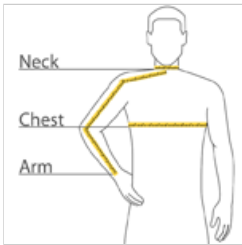

- 4.5-ounce, 55/45 cotton/poly
- Button-down collar
- Dyed-to-match buttons
- Left chest pocket
- Back box pleat
- Rounded adjustable cuffs
- White, Athletic Gold, Texas Orange, Red, Burgundy, Coffee Bean, Light Blue, Navy, Classic Navy, Steel Grey, Purple and Black have a Light Stone contrast neckband.
- Light Stone and Royal have a Classic Navy contrast neckband.
- Dark Green has a Navy contrast neckband.

front

back

CARE INSTRUCTIONS

Machine wash warm with like colors. Only non-chlorine bleach when needed. Tumble dry low. Warm iron if necessary.

HOW TO MEASURE

CHEST WIDTH

Measure under the arm and around the fullest part of the chest with arms down, keeping tape horizontal.

NECK

Measure around the fullest part of the neck at the base.

ARM

Place hand on hip. Start at the center of the back of the neck and measure across the shoulder, to the elbow, and then down to the wrist.

SIZE CHART

	XS	S	M	L	XL	2XL	3XL	4XL	5XL	6XL
Chest	32-34	35-37	38-40	41-43	44-46	47-49	50-53	54-57	58-60	61-63
Neck	14 1/2 - 15	15 - 15 1/2	15 1/2 - 16	16 - 16 1/2	16 1/2 - 17	17 - 17 1/2	17 1/2 - 18	18 - 18 1/2	18 1/2 - 19	19 - 19 1/2
Arm	30 1/2	32	34	35	36 1/2	37 1/2	38 1/2	39 1/2	40 1/2	41 1/2