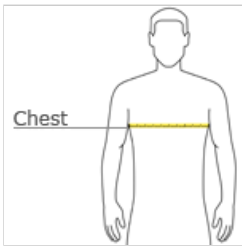

back

**HOW TO MEASURE**

**CHEST WIDTH**

Measure under the arm and around the fullest part of the chest with arms down, keeping tape horizontal.

**SIZE CHART**

	XS	S	M	L	XL	2XL	3XL	4XL
Chest	32-34	35-37	38-40	41-43	44-46	47-49	50-53	54-57